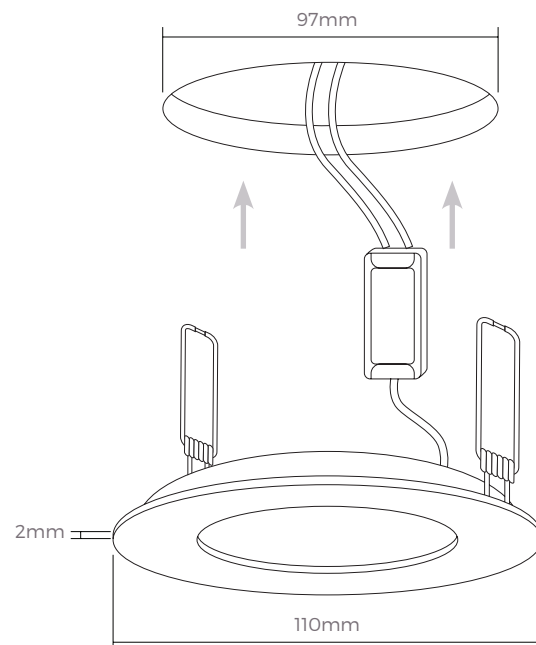

Downlight Technical Specification	
Light Source	LED
Dimmable	Yes
Max Wattage	9W
Lumens	460
Voltage	240
Fire Rating	30, 60 and 90 minutes
Hours	30000
Beam Angle	120 Degrees
Weight	0.37 kg
Diameter	110mm
Projection	2mm
Min Ceiling Void	75mm
Finish	Satin nickel or white
Cut Out	97mm

Dimmer Switch Technical Specification	
JQP401W	White plastic 1-gang 2-way Push-on/off rotary LED Dimmer 1 X 0-120W (1-10 LEDS)
JDSP401S	Matt chrome screwless 1-gang 2-way Push-on/off rotary LED Dimmer 1 X 0-120W (1-10 LEDS)
JQP252W	White plastic 2-gang 2-way Push-on/off rotary LED Dimmer 2 X 0-120W (1-10 LEDS)